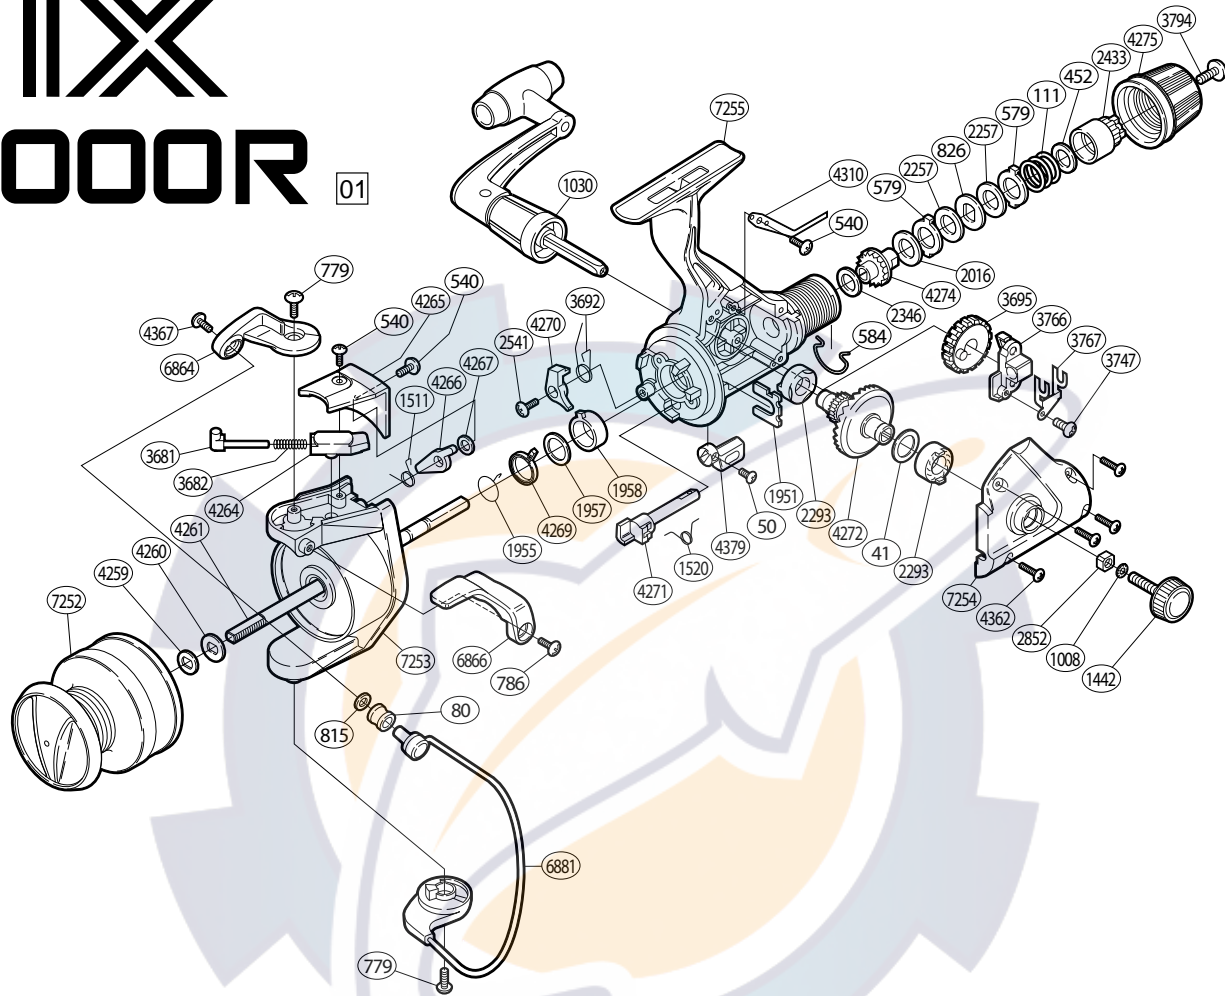

# IX 4000R

01

Part No.	Description
RD 0041	Drive Gear Washer
RD 0050	Anti-Reverse Lever Screw
RD 0080	Line Roller
RD 0111	Drag Coil Spring
RD 0452	Drag Spring Washer
RD 0540	Multi-Purpose Screw
RD 0579	Eared Washer "B"
RD 0584	Hold Click Spring
RD 0779	Multi-Purpose Screw
RD 0786	Trigger Screw
RD 0815	Line Roller Washer
RD 0826	Key Washer "A"
RD 1008	Handle Lock Washer
RD 1030	Handle Assembly
RD 1442	Handle Screw Cap
RD 1511	Lever Spring
RD 1520	Anti-Reverse Cam Spring
RD 1951	Rotor Lock
RD 1955	Anti-Reverse Lock Out Spring
RD 1957	Bushing Washer

Part No.	Description
RD 1958	Bushing
RD 2016	Drag Washer "H" (cloth)
RD 2257	Drag Washer "H" (blue)
RD 2293	Drive Gear Bushing
RD 2346	Drag Washer "C" (cloth)
RD 2433	Pressure Screw
RD 2541	Anti-Reverse Pawl Screw
RD 2852	Handle Screw Lock
RD 3681	Bail Spring Guide (A)
RD 3682	Bail Spring
RD 3692	Anti-Reverse Pawl Spring
RD 3695	Oscillating Gear
RD 3747	Slider Retainer Screw
RD 3766	Oscillating Slider
RD 3767	Oscillating Slider Retainer
RD 3794	Drag Knob Screw
RD 4259	Spool Washer
RD 4260	Spool Support
RD 4261	Main Shaft
RD 4264	Bail Spring Guide (B)

Part No.	Description
RD 4265	Bail Spring Cover
RD 4266	Bail Trip Lever
RD 4267	Bail Trip Lever Washer
RD 4269	Anti-Reverse Lock Out
RD 4270	Anti-Reverse Pawl
RD 4271	Anti-Reverse Cam
RD 4272	Drive Gear
RD 4274	Drag Shaft
RD 4275	Drag Knob
RD 4310	Drag Click
RD 4362	Side Cover Screw
RD 4367	Line Roller Screw
RD 4379	Anti-Reverse Lever
RD 6864	Bail Arm
RD 6866	Quick-Fire II Trigger
RD 6881	Bail Assembly
RD 7252	Spool Assembly
RD 7253	Rotor Assembly
RD 7254	Side Cover
RD 7255	Body